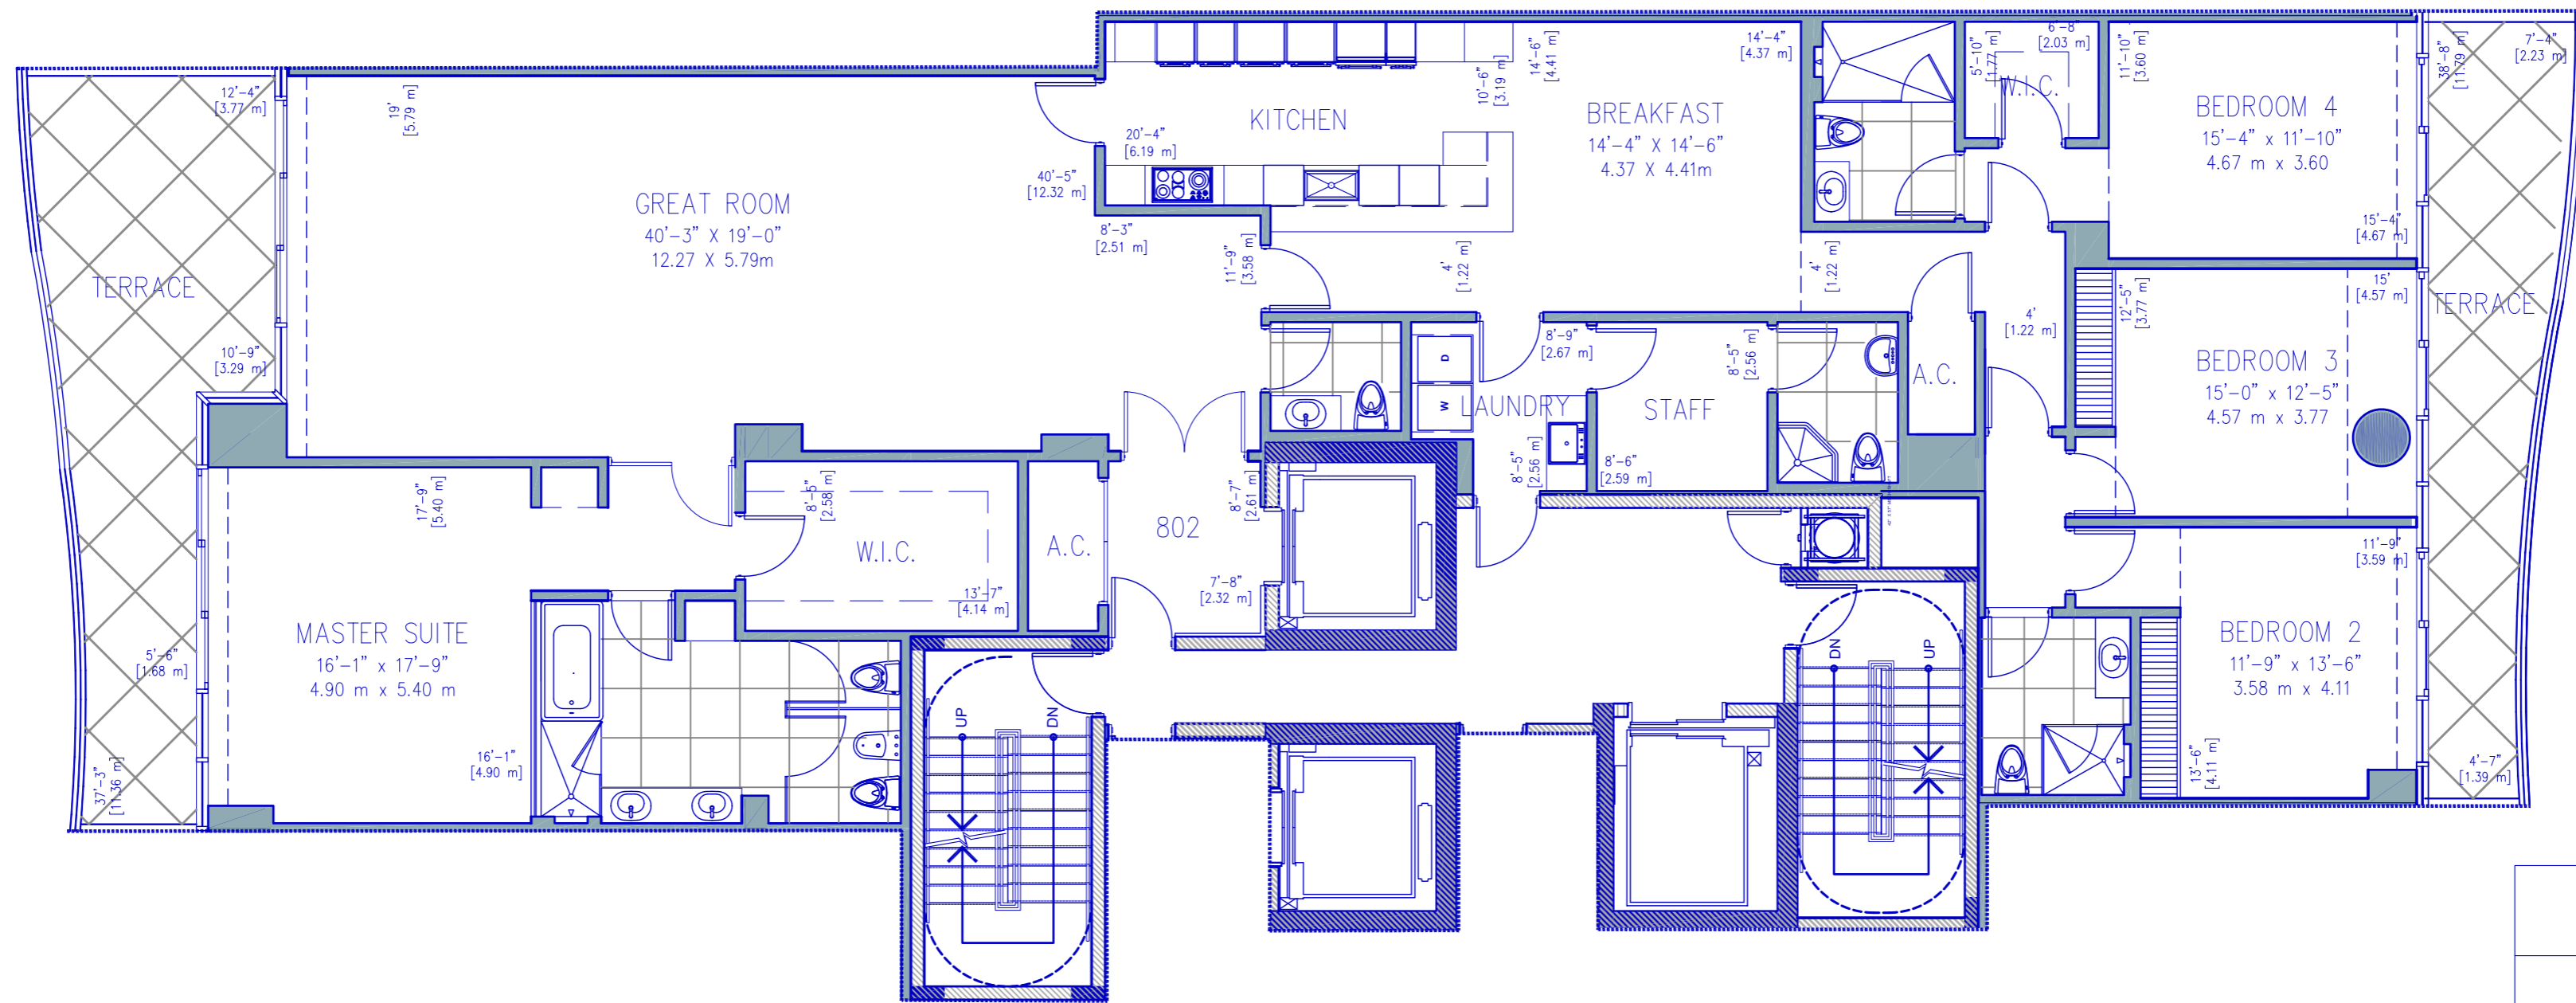

802

RESIDENCE

ocean

ocean

RESIDENCE	3,496.00 sq. ft.	324.78 sq. mt.
TERRACE	572.00 sq. ft.	53.14 sq. mt.
Total:	4,068.00 sq. ft.	377.92 sq. mt.

CHATEAU
OCEAN RESIDENCES